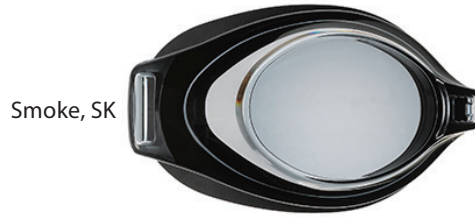

VC-750A

NEW

OPTICOMPO JUNIOR

Compact/junior prescription lenses which give a broader view

Blue, BL

Smoke, SK

Myopia		
BL	SK	-2.0
BL	SK	-3.0
BL	SK	-4.0
BL	SK	-5.0
BL	SK	-6.0
BL	SK	-7.0

Hyperopia		
BL	SK	+2.0
BL	SK	+3.0
BL	SK	+4.0
BL	SK	+5.0
BL	SK	+6.0

Normal Lens		
BL	SK	0.0

* Corrective lenses available: -2.0 to -7.0 in 1.0 increments, for a total of 6 diopters, +2.0 to +6.0 in 1.0 increments, for a total of 5 diopters

* Colors: Blue, Smoke

* Materials: Eye cup; Polycarbonate / Face pad; T.P.E.

VPS-741JA

NEW

Compact/junior parts kit which make the add-on assembly possible

Blue, BL

Black, BK

* Colors: Black, Blue

* Materials: Buckle; Polycarbonate / Strap; Silicone / Nose bridge (Sizes: XS, S, M&L); T.P.E.

The nose bridge is inserted through the lenses.

The side clips are clipped onto the eye cups by applying light pressure.

Prescription Lens 2x
VC-750A

+

Parts Kit
VPS-741JA