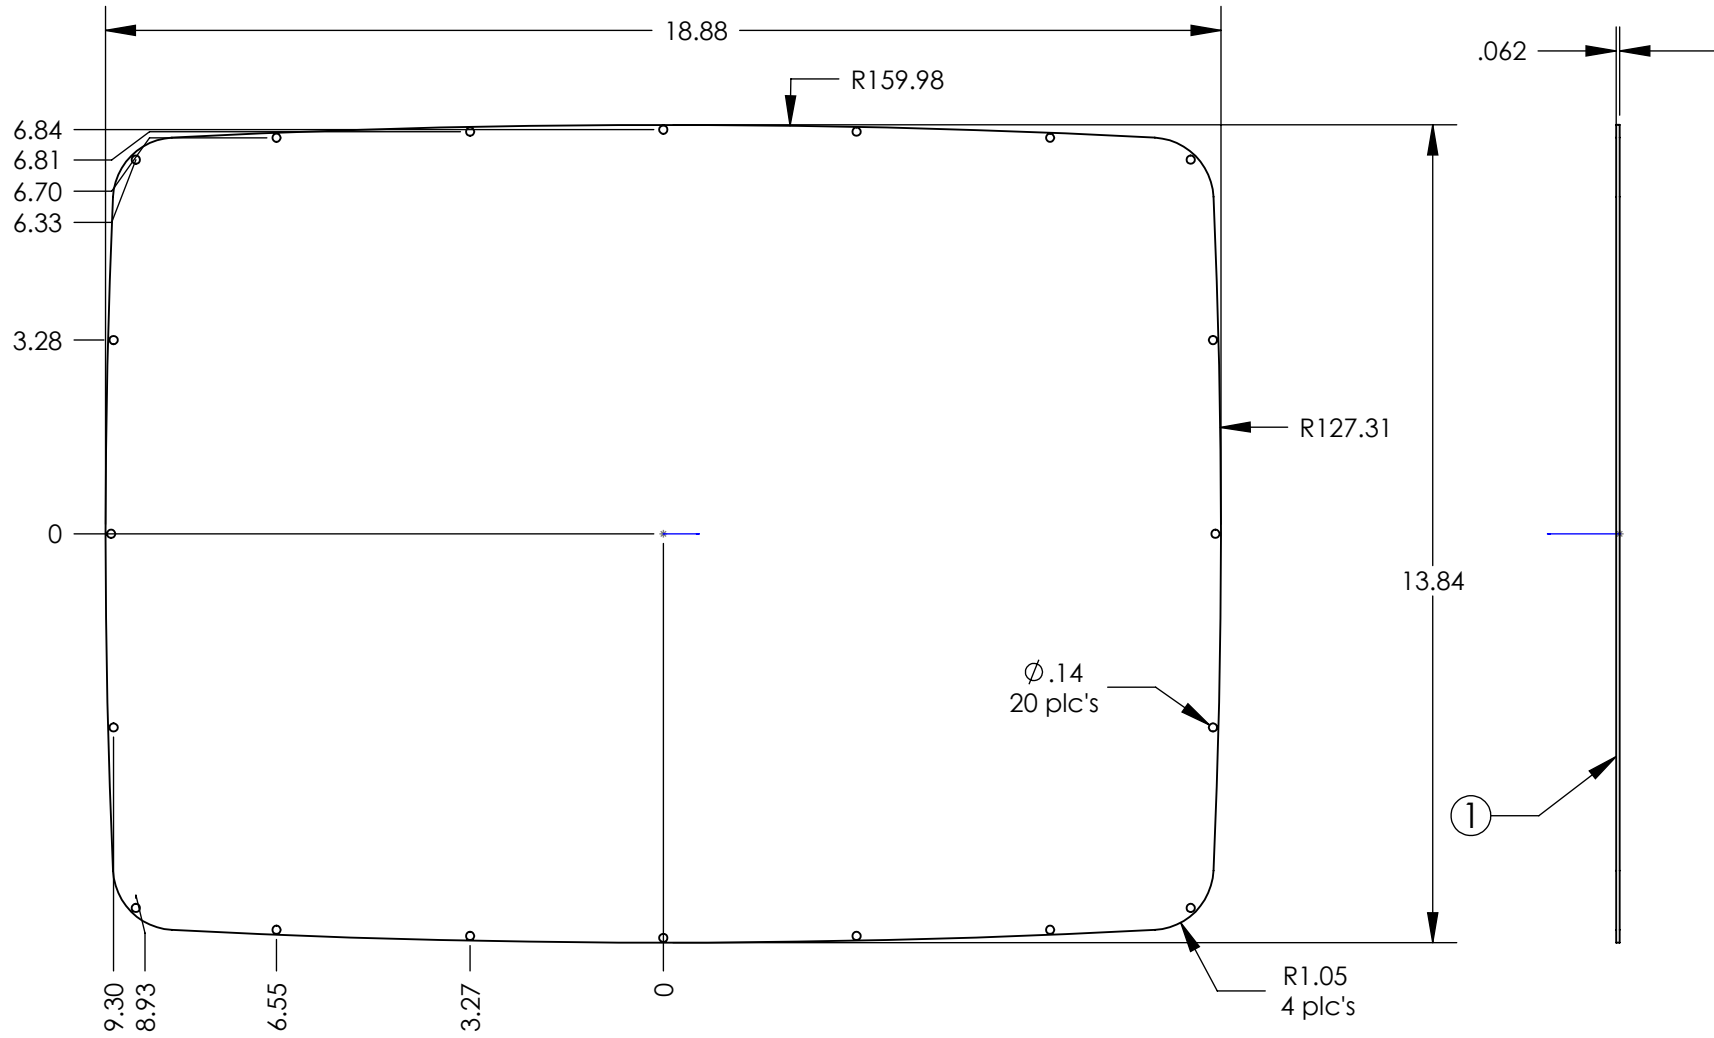

7750T 710 / 720 TOP PANEL KIT

NOTES:

- 1) PVC film this side.
- 2) Panel Kit includes:
 - 1 pc of pn 7751 710 & 720 top aluminum panel.
 - 20 pcs of pn 6026 screws (SS #4 X 3/8").

7750B 710 / 720 BOTTOM PANEL KIT

NOTES:

- 1) PVC film this side.
- 2) Panel Kit includes:
 - 1 pc of pn 7752 720 bottom aluminum panel.
 - 1 pc of pn 8701 Instrument panel O-ring for 710 & 720.
 - 20 pcs of pn 8000 O-ring.
 - 20 pcs of pn 6026 screws (SS #4 X 3/8").