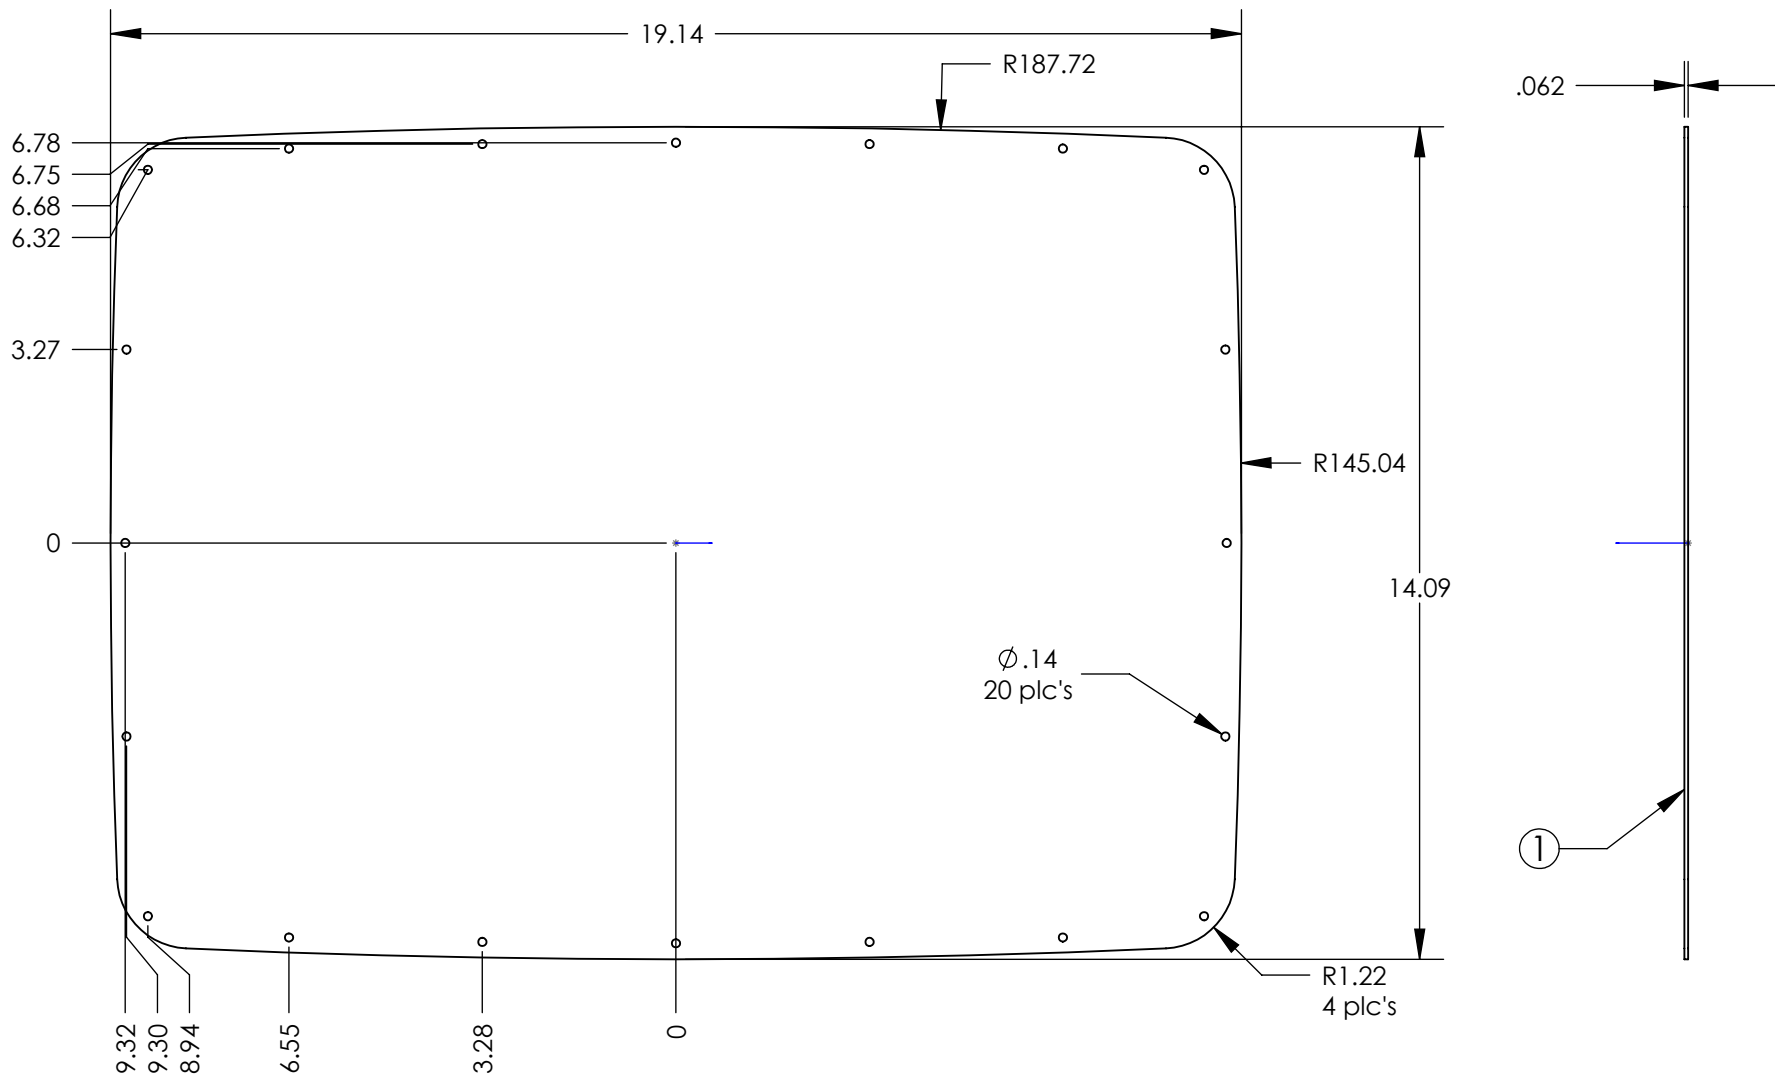

7750T 710 / 720 TOP PANEL KIT

NOTES:

- 1) PVC film this side.
- 2) Panel Kit includes:
 - 1 pc of pn 7751 710 & 720 top aluminum panel.
 - 20 pcs of pn 6026 screws (SS #4 X 3/8").

7750B 710 / 720 BOTTOM PANEL KIT

NOTES:

- 1) PVC film this side.
- 2) Panel Kit includes:
 - 1 pc of pn 7752 720 bottom aluminum panel.
 - 1 pc of pn 8701 Instrument panel O-ring for 710 & 720.
 - 20 pcs of pn 8000 O-ring.
 - 20 pcs of pn 6026 screws (SS #4 X 3/8").