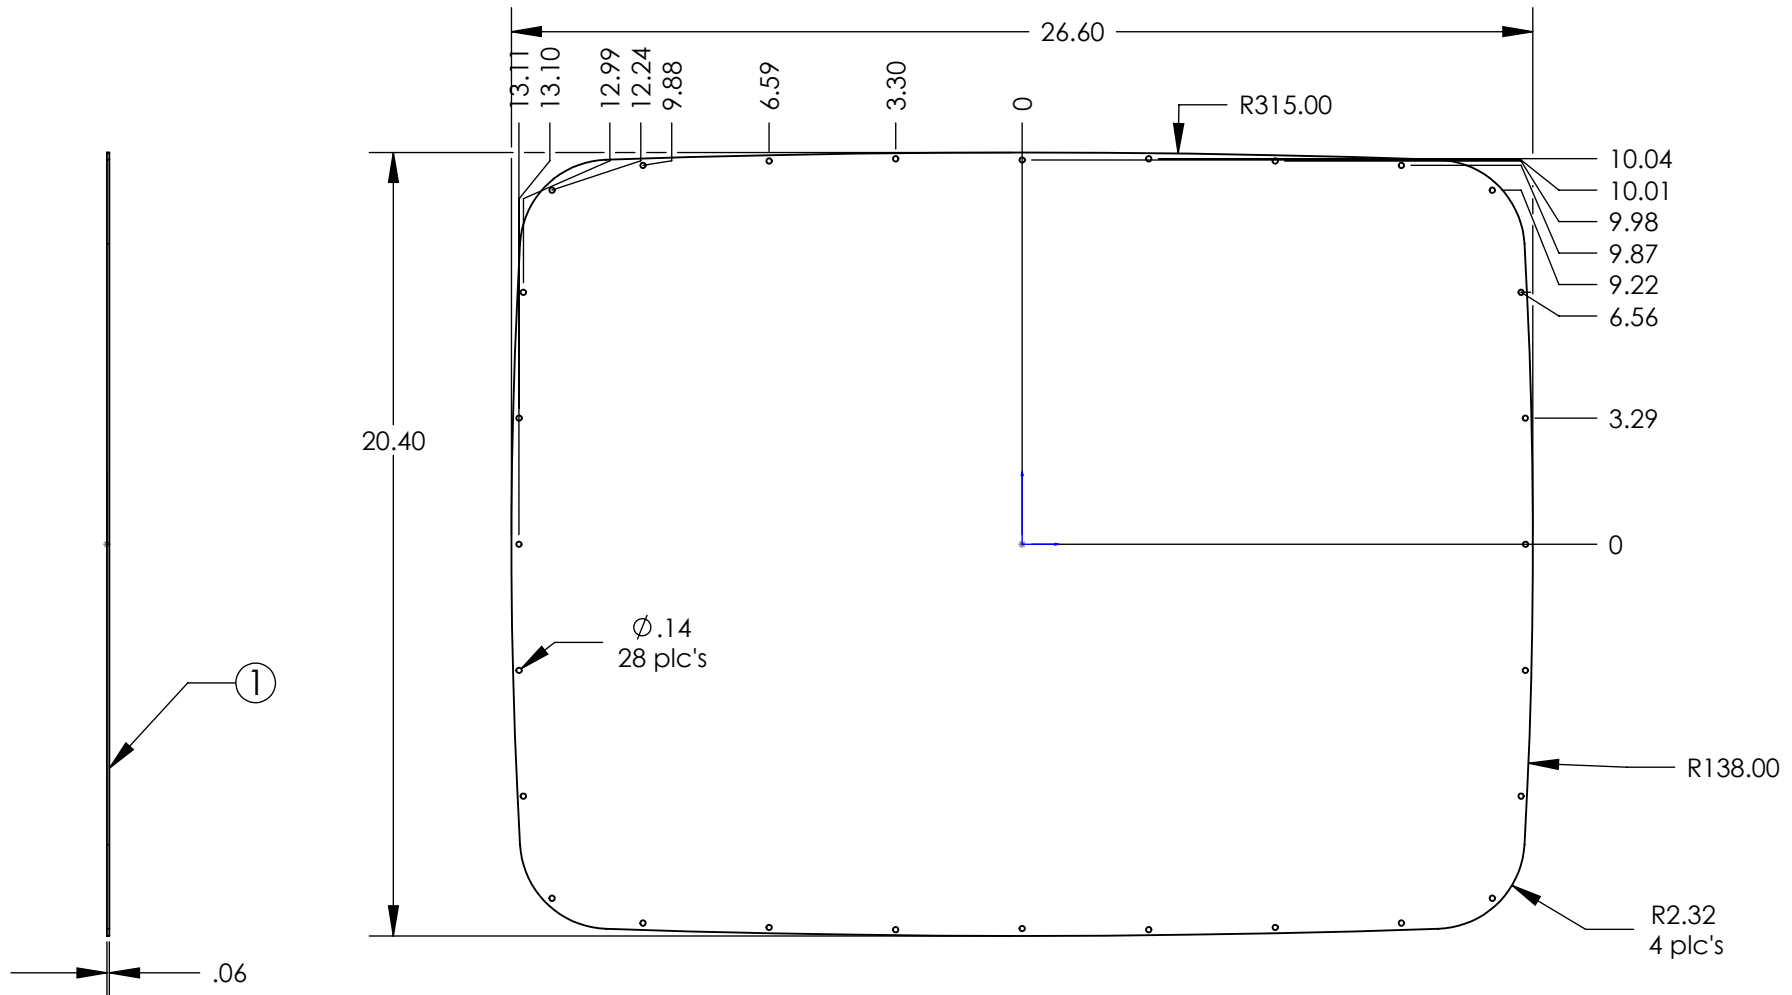

# 7250T 1220 TOP PANEL KIT

**NOTES:**

- 1) PVC film this side.
- 2) Panel Kit includes:
  - 1 pc of pn 7153 1220 top aluminum panel.
  - 28 pcs of pn 6026 screws (SS #4 X 3/8").

# 7250B 1220 BOTTOM PANEL KIT

**NOTES:**

- 1) PVC film this side.
- 2) Panel Kit includes:
  - 1 pc of pn 7154 1220 bottom aluminum panel.
  - 1 pc of pn 8123 Instrument panel O-ring for 1220.
  - 28 pcs of pn 6026 screws (SS #4 X 3/8").