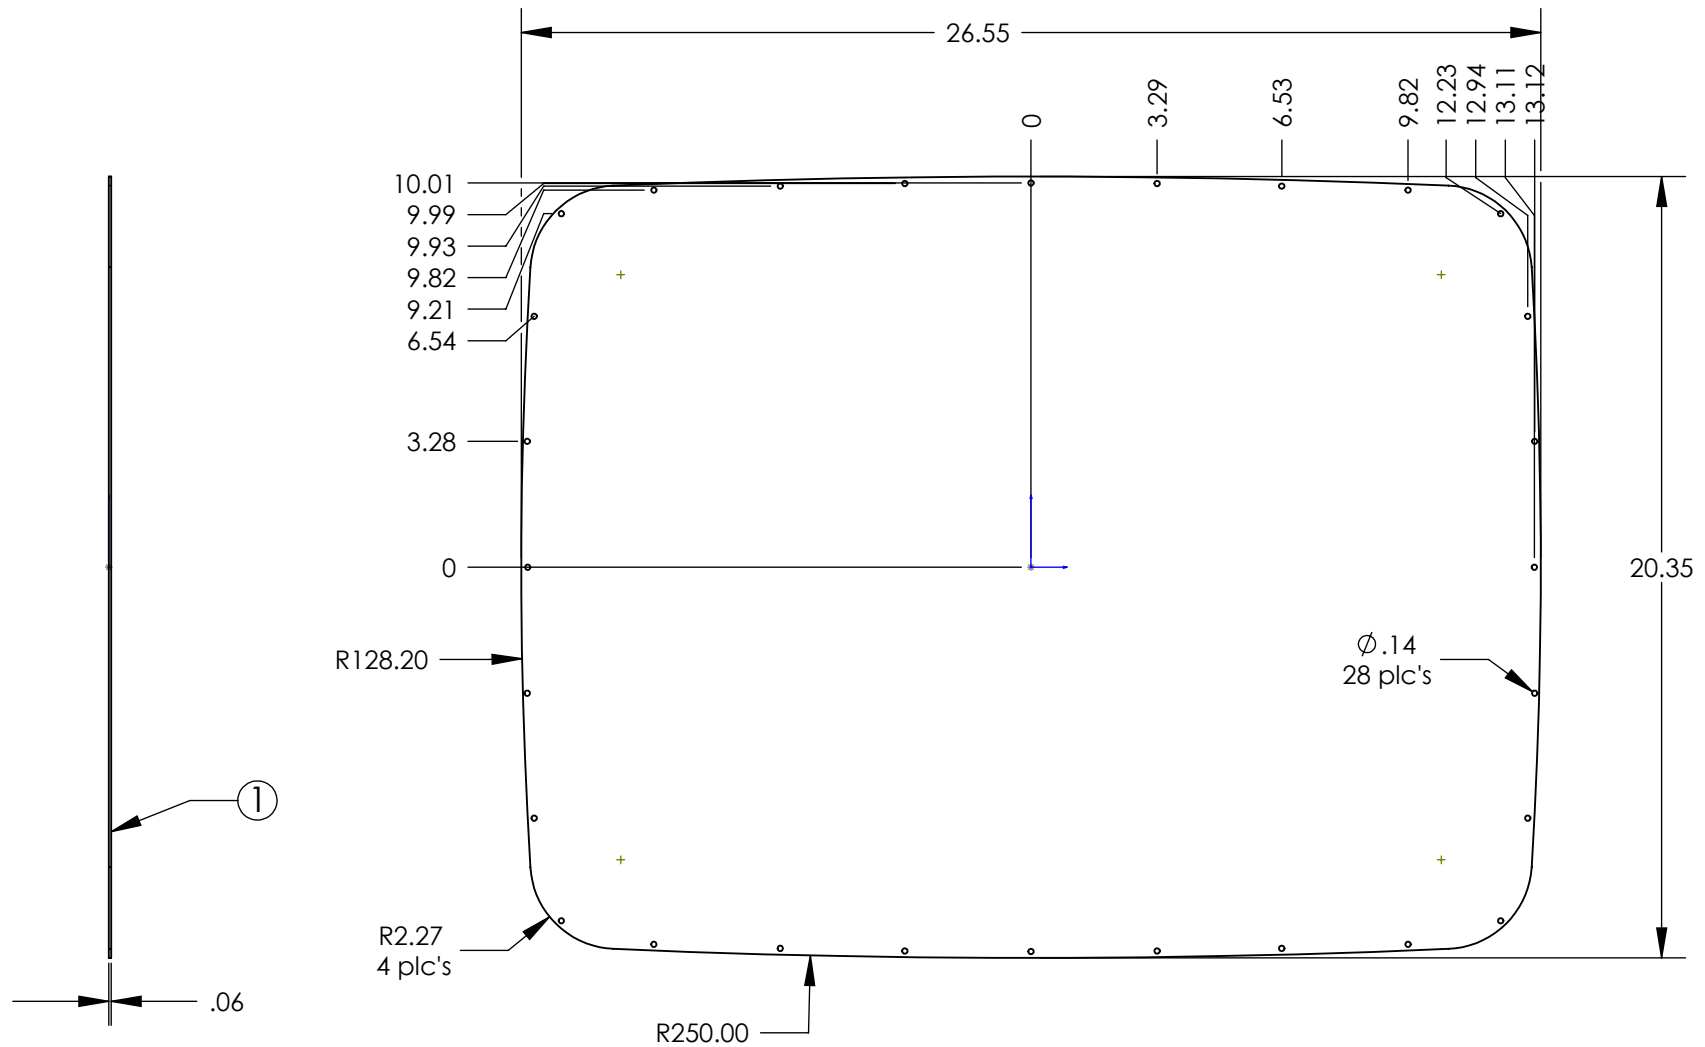

# 7250T 1220 TOP PANEL KIT

**NOTES:**

- 1) PVC film this side.
- 2) Panel Kit includes:
  - 1 pc of pn 7153 1220 top aluminum panel.
  - 28 pcs of pn 6026 screws (SS #4 X 3/8").

# 7250B 1220 BOTTOM PANEL KIT

**NOTES:**

- 1) PVC film this side.
- 2) Panel Kit includes:
  - 1 pc of pn 7154 1220 bottom aluminum panel.
  - 1 pc of pn 8123 Instrument panel O-ring for 1220.
  - 28 pcs of pn 6026 screws (SS #4 X 3/8").