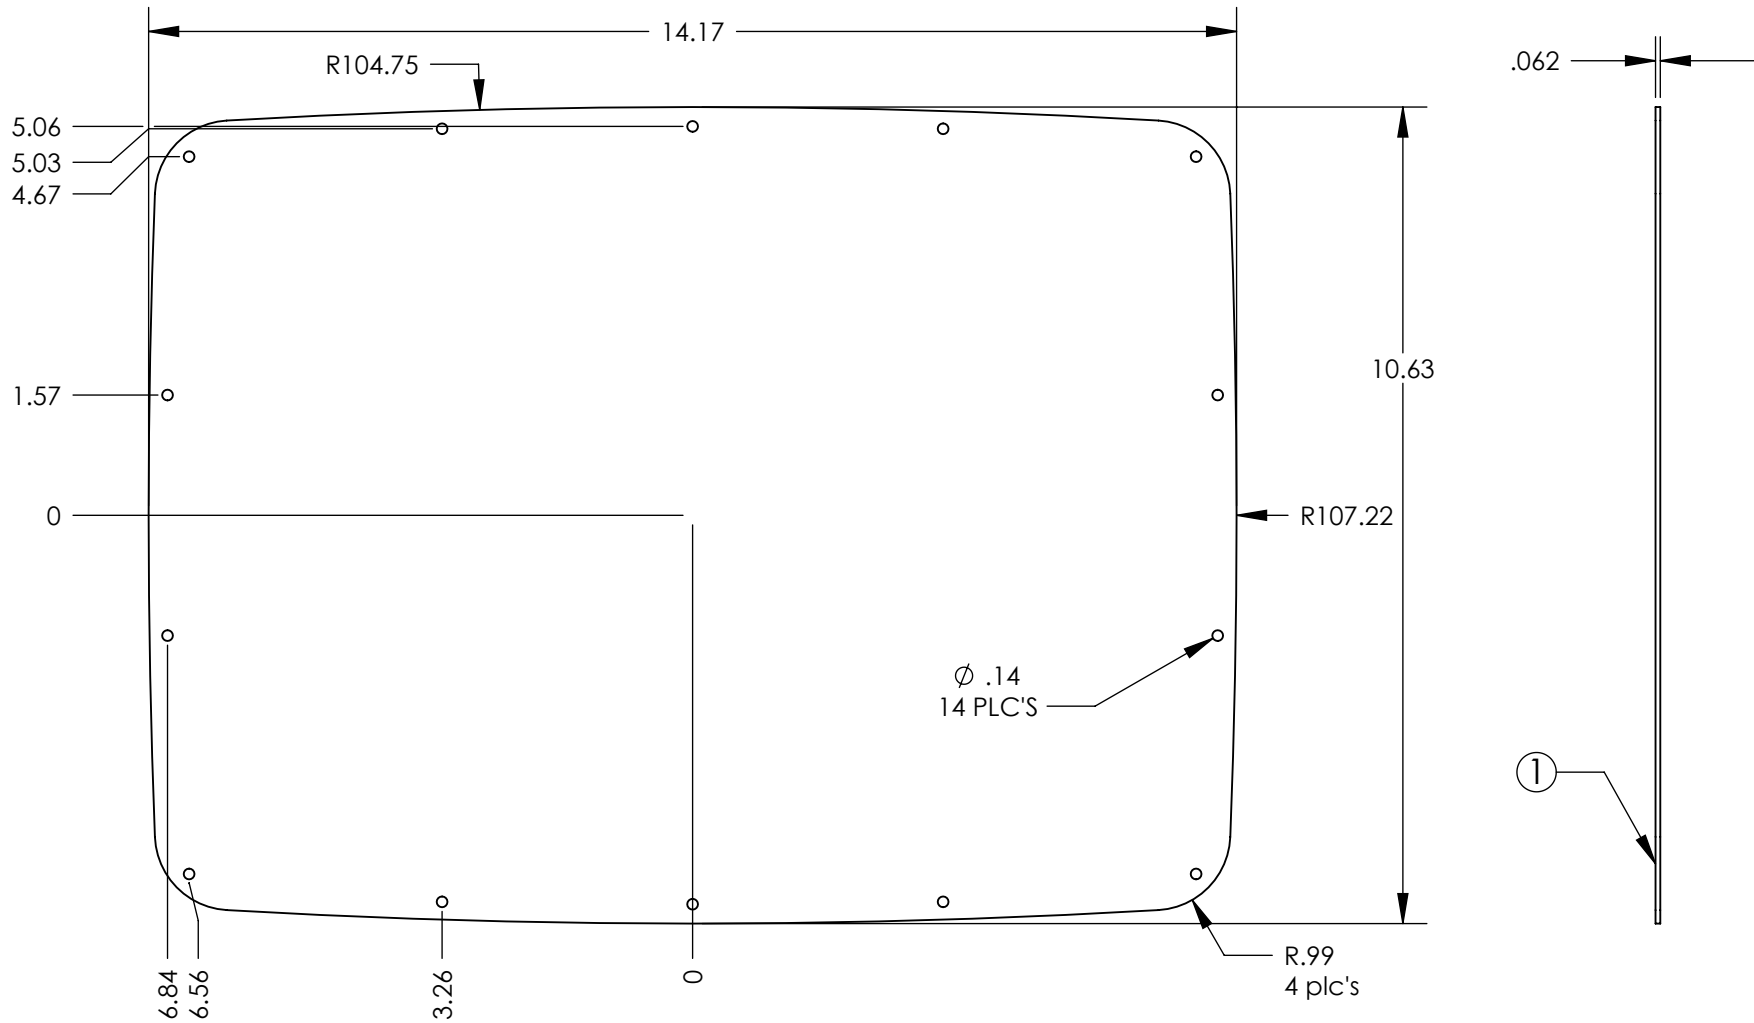

**NOTES:**

- 1) PVC film this side.
- 2) Panel Kit includes:  
 1 pc of pn 7551 520 top aluminum panel.  
 14 pcs of pn 6005 screws (#4 X 3/8").

10/21/09

 <p>CIPS Partnership Ltd</p>	Ponswood Industrial Estate, Drury Lane, Hastings, TN38 9BA, UK	
	Tel: +44 (0) 1424 442663	Email: sales@cpspartnership.com
	Fax: +44 (0) 1424 433835	Web: www.cpspartnership.com

**NOTES:**

1) PVC film this side.

2) Panel Kit includes:

- 1 pc of pn 7552 520 bottom aluminum panel.
- 1 pc of pn 8501 Instrument panel O-ring for 520.
- 14 pcs of pn 8000 O-ring.
- 14 pcs of pn 6005 screws (#4 X 3/8").