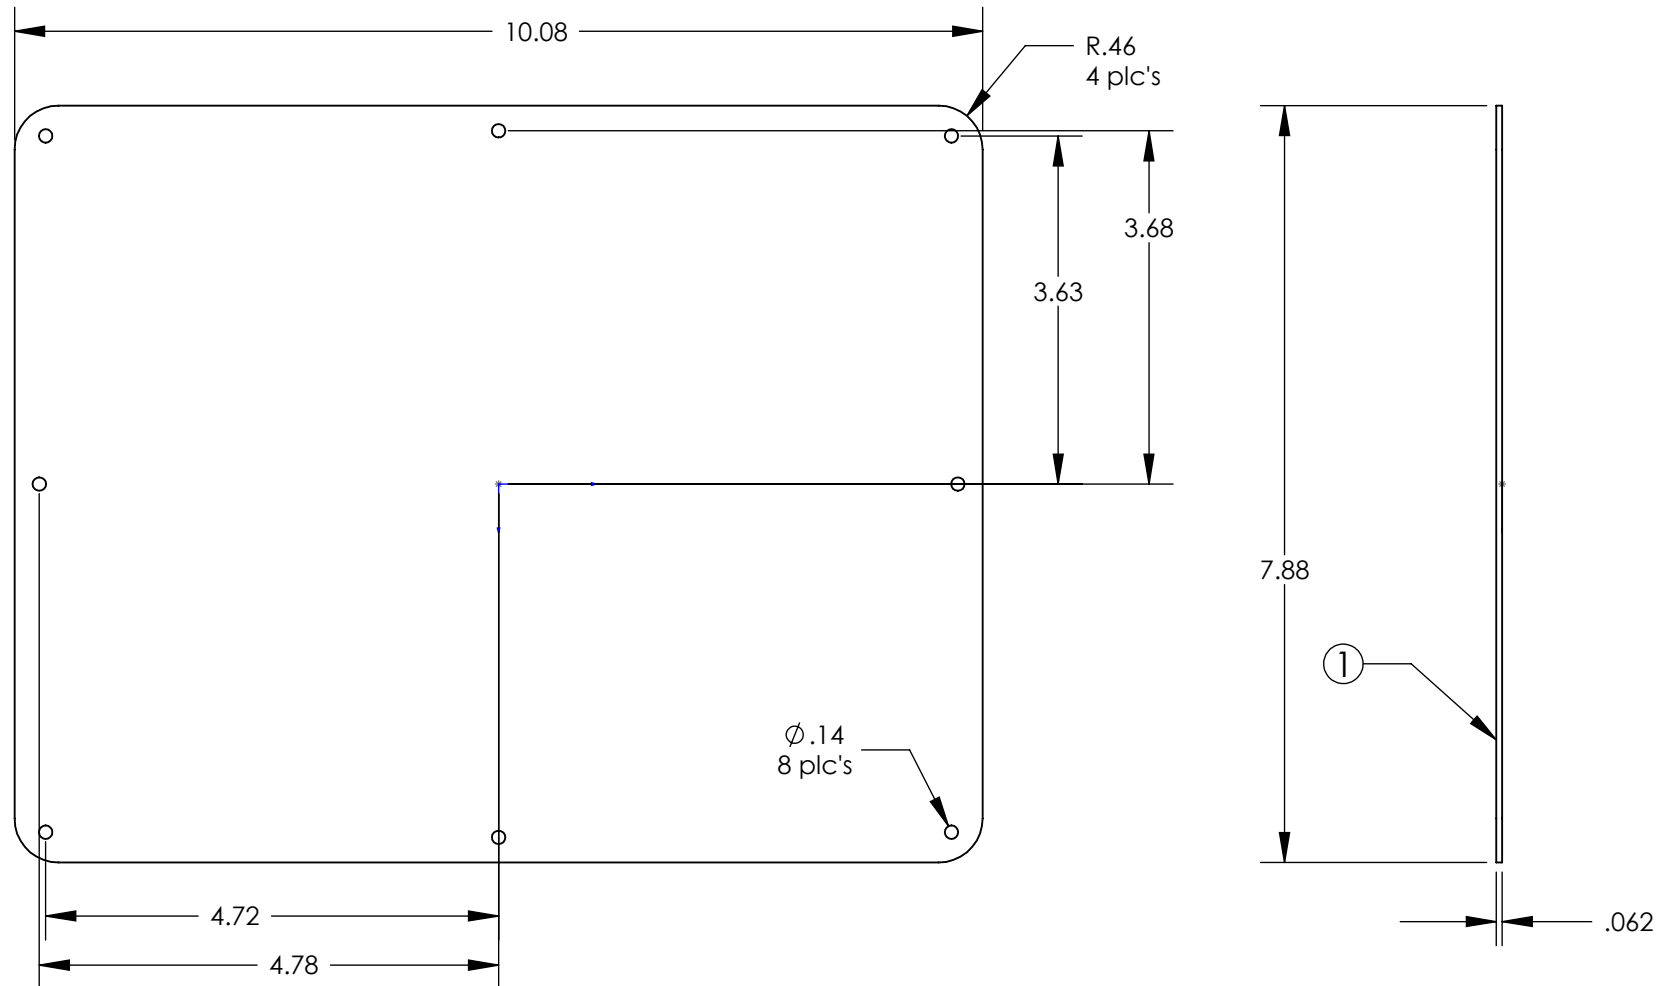

7350T 300 TOP PANEL KIT

NOTES:

- 1) PVC film this side.
- 2) Panel Kit includes:
 - 1 pc of pn 7351 300 top aluminum panel.
 - 8 pcs of pn 6005 screws (#4 X 3/8").

4/09/08

Partnership Ltd

Ponswood Industrial Estate, Drury Lane, Hastings, TN38 9BA, UK

Tel: +44 (0) 1424 442663

Email: sales@cpspartnership.com

Fax: +44 (0) 1424 433835

Web: www.cpspartnership.com

7350B 300 BOTTOM PANEL KIT

NOTES:

1) PVC film this side.

2) Panel Kit includes:

- 1 pc of pn 7352 300 bottom aluminum panel.
- 1 pc of pn 8301 Instrument panel O-ring for 300.
- 8 pcs of pn 8000 O-ring.
- 8 pcs of pn 6005 screws (#4 X 3/8").

4/09/08

Ponswood Industrial Estate, Drury Lane, Hastings, TN38 9BA, UK
 Tel: +44 (0) 1424 442663 Email: sales@cspartnership.com
 Fax: +44 (0) 1424 433835 Web: www.cspartnership.com