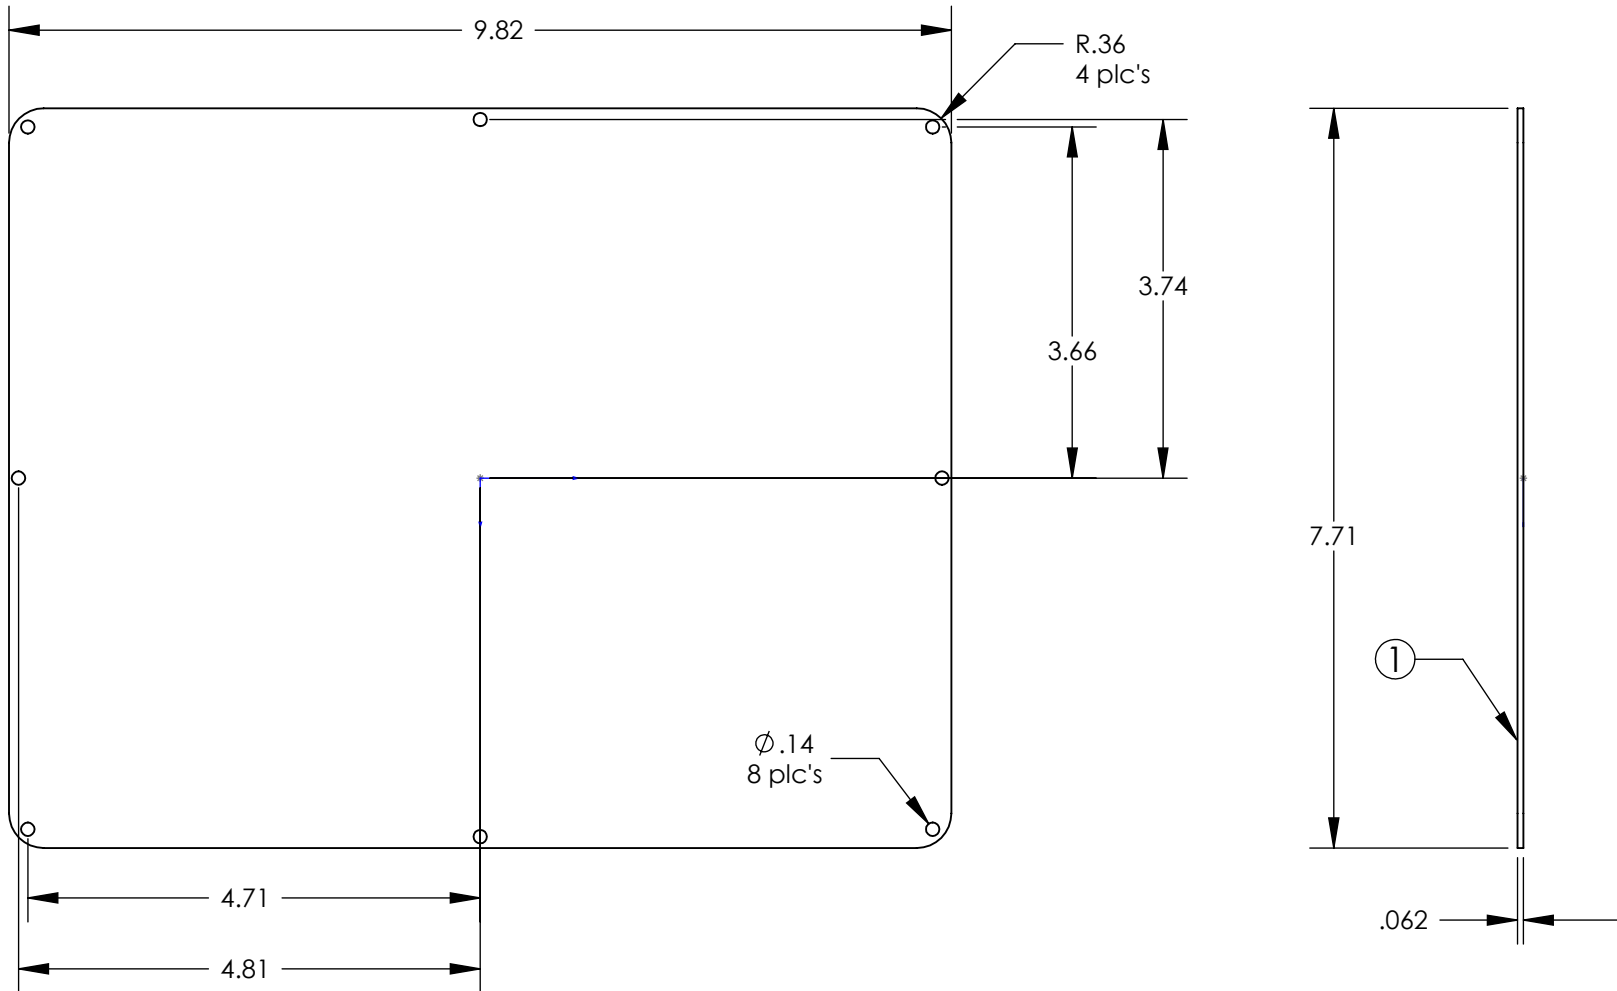

7350T 300 TOP PANEL KIT

NOTES:

- 1) PVC film this side.
- 2) Panel Kit includes:
 - 1 pc of pn 7351 300 top aluminum panel.
 - 8 pcs of pn 6005 screws (#4 X 3/8").

4/09/08

Partnership Ltd

Ponswood Industrial Estate, Drury Lane, Hastings, TN38 9BA, UK

Tel: +44 (0) 1424 442663

Email: sales@cpspartnership.com

Fax: +44 (0) 1424 433835

Web: www.cpspartnership.com

7350B 300 BOTTOM PANEL KIT

NOTES:

1) PVC film this side.

2) Panel Kit includes:

- 1 pc of pn 7352 300 bottom aluminum panel.
- 1 pc of pn 8301 Instrument panel O-ring for 300.
- 8 pcs of pn 8000 O-ring.
- 8 pcs of pn 6005 screws (#4 X 3/8").

4/09/08

Ponswood Industrial Estate, Drury Lane, Hastings, TN38 9BA, UK
 Tel: +44 (0) 1424 442663 Email: sales@cspartnership.com
 Fax: +44 (0) 1424 433835 Web: www.cspartnership.com