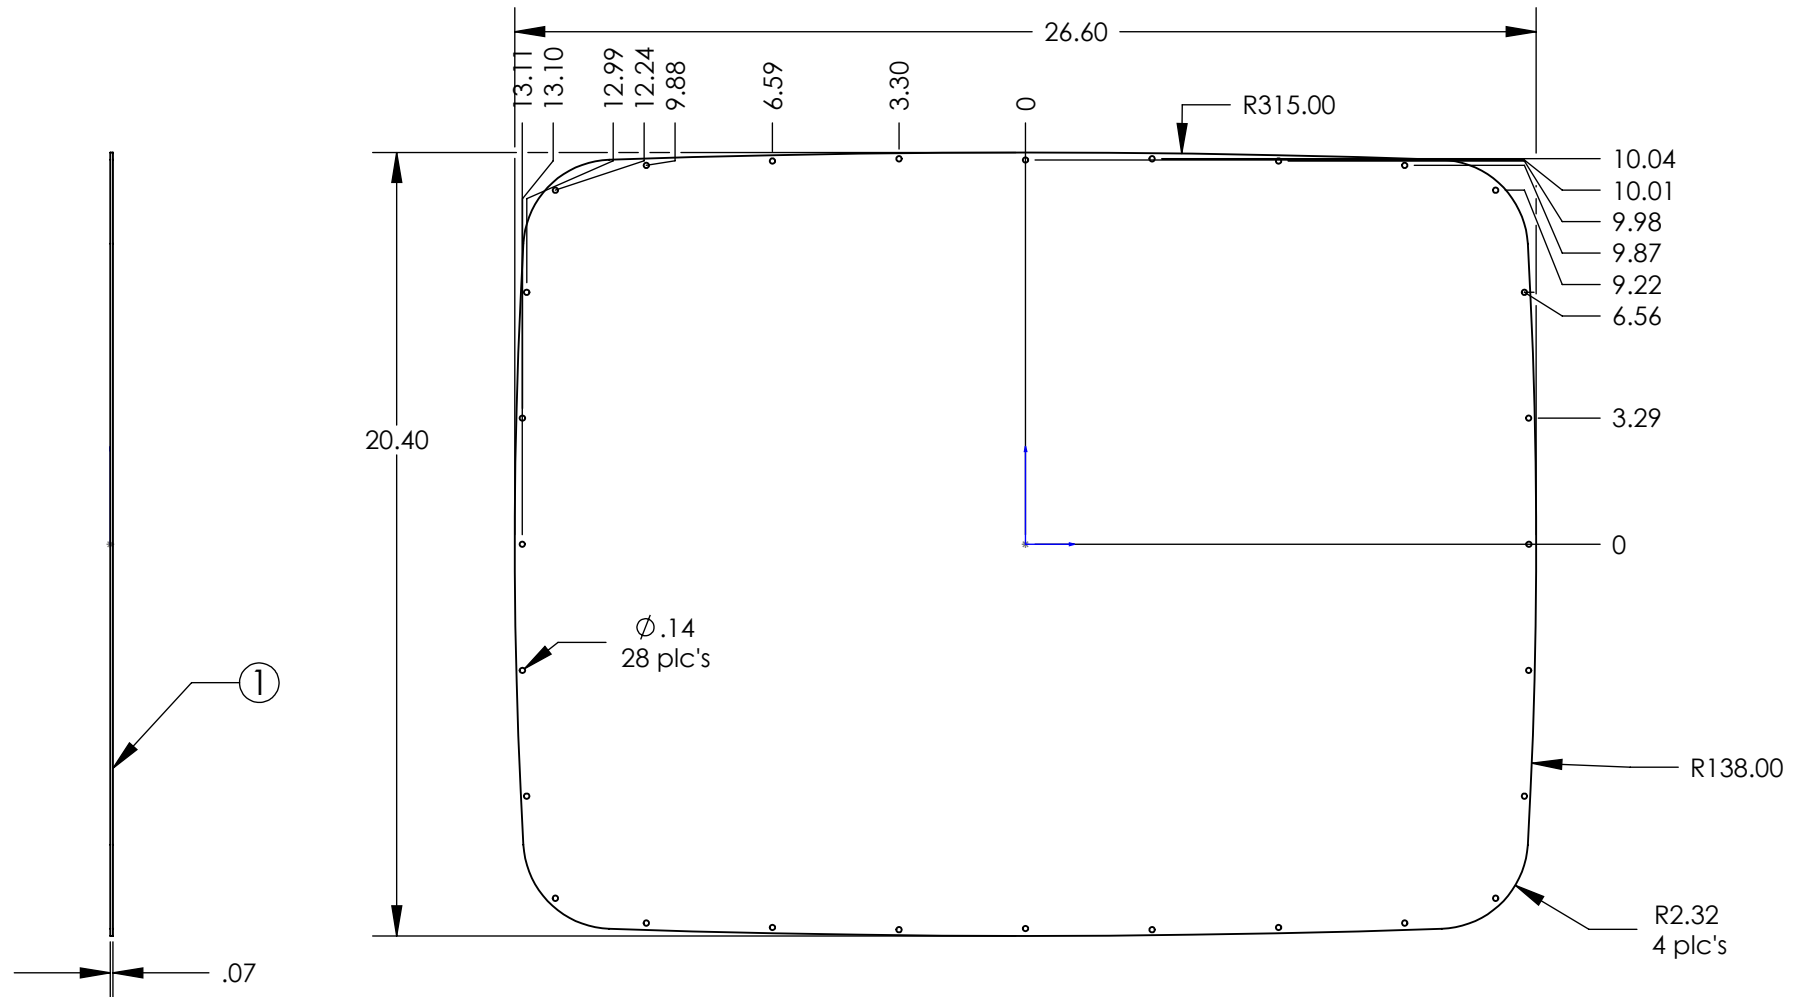

7250T 1220 TOP PANEL KIT

NOTES:

- 1) PVC film this side.
- 2) Panel Kit includes:
 - 1 pc of pn 7153 1220 top aluminum panel.
 - 28 pcs of pn 6005 screws (#4 X 3/8").

4/09/08

Partnership Ltd

Ponswood Industrial Estate, Drury Lane, Hastings, TN38 9BA, UK

Tel: +44 (0) 1424 442663

Email: sales@cspartnership.com

Fax: +44 (0) 1424 433835

Web: www.cspartnership.com

7250B 1220 BOTTOM PANEL KIT

NOTES:

- 1) PVC film this side.
- 2) **Panel Kit includes:**
 - 1 pc of pn 7154 1220 bottom aluminum panel.
 - 1 pc of pn 8123 Instrument panel O-ring for 1220.
 - 28 pcs of pn 6005 screws (#4 X 3/8").