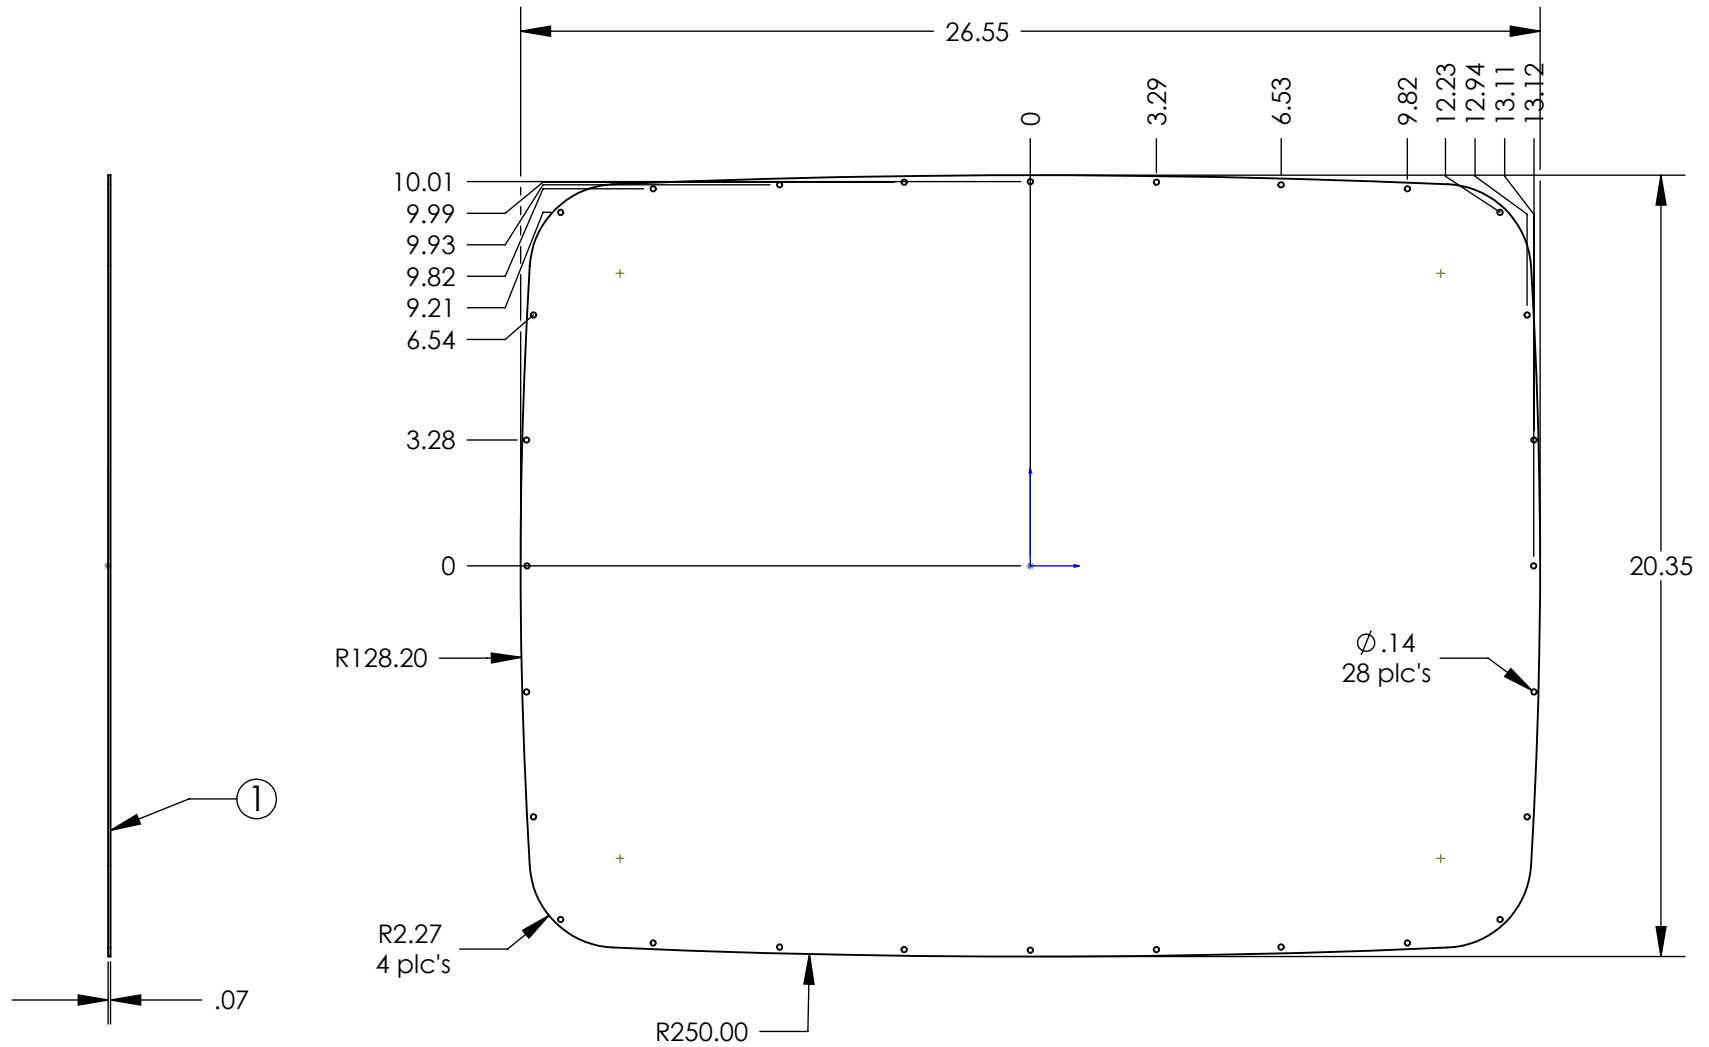

7250T 1220 TOP PANEL KIT

NOTES:

- 1) PVC film this side.
- 2) Panel Kit includes:
 - 1 pc of pn 7153 1220 top aluminum panel.
 - 28 pcs of pn 6005 screws (#4 X 3/8").

4/09/08

Partnership Ltd

Ponswood Industrial Estate, Drury Lane, Hastings, TN38 9BA, UK

Tel: +44 (0) 1424 442663

Email: sales@cspartnership.com

Fax: +44 (0) 1424 433835

Web: www.cspartnership.com

7250B 1220 BOTTOM PANEL KIT

NOTES:

- 1) PVC film this side.
- 2) **Panel Kit includes:**
 - 1 pc of pn 7154 1220 bottom aluminum panel.
 - 1 pc of pn 8123 Instrument panel O-ring for 1220.
 - 28 pcs of pn 6005 screws (#4 X 3/8").