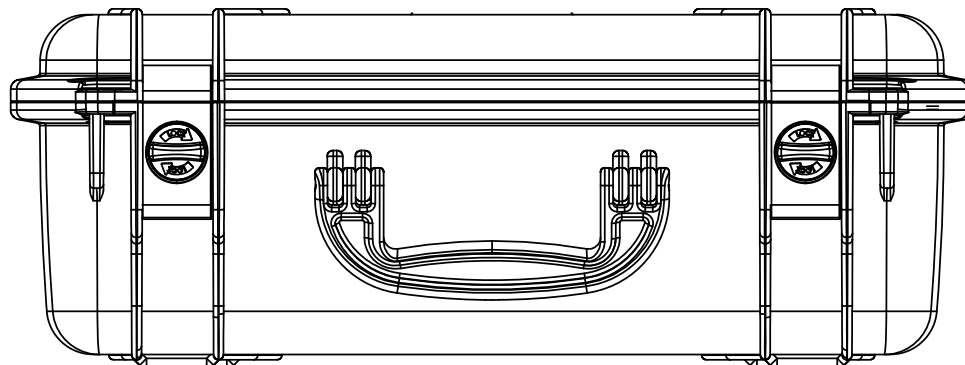

Holes for shoulder strap.  
PN 8704 (not included)

**NOTES:**

- 1) Max. usable inside dimensions are:  
18 5/16" X 13 3/16" X 6 3/16"  
(6 11/16" to bottom of boss) (18.3" X 13.2" X 6.2")
- 2) With Metal Lock Latches p/n SE720ML and Plastic Lock Latches p/n SE720PL are optional.