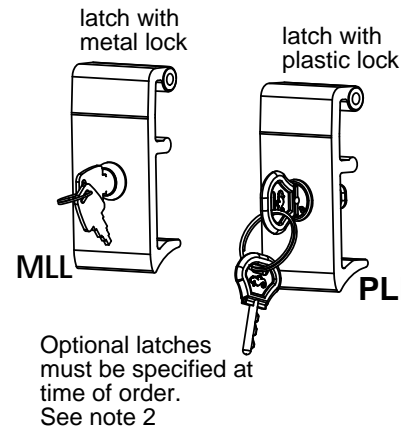

Holes for shoulder strap.  
PN 8704 (not included)

**NOTES:**

- 1) Max. usable inside dimensions are:  
18 5/16" X 13 3/16" X 6 3/16"  
(6 11/16" to bottom of boss) (18.3" X 13.2" X 6.2")
- 2) With Metal Lock Latches p/n SE720ML and Plastic Lock Latches p/n SE720PL are optional.